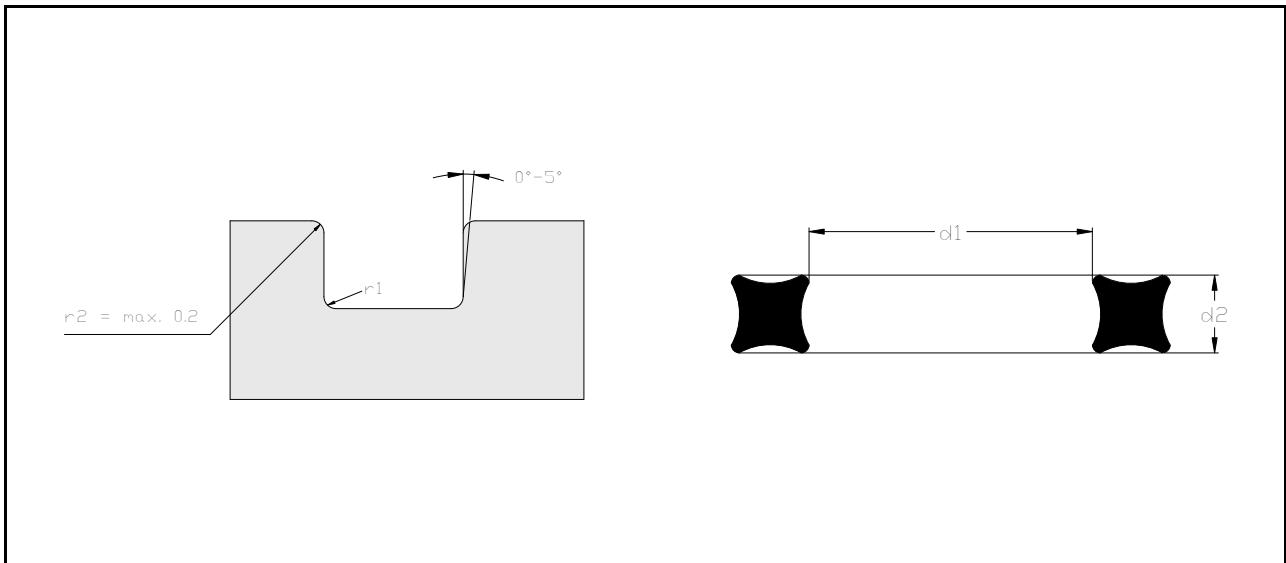

X-rengasta voidaan käyttää O-renkaan asemesta männäntiivisteenä pneumatiikassa.

Eriyisen profiilin ansiosta sillä on monia etuja O-renkaaseen nähden:

- X-rengas tarvitsee vähemmän aksiaalista puristusta. Pienemmän puristuman ansiosta kitka on alhaisempi ja kuluminen vähäisempää, joten tiiviste on pitkäikäisempi.
- X-renkaan muoto estää tiivisteiden kiertymisen uraan edestakaisen liikkeen aikana.
- Erittäin tehokas tiivistys.

Varastomateriaali: NBR, saatavana myös FPM.

URAN MITOITUS					
XR d2 mm	Uran syvyys		Uran leveys +0,2	Uran pyöristys r1	Akselin välys
	Dynaam. +0,05	Staat. +0,05			
1,02	0,80	0,75	1,20	0,10	0,03
1,27	1,00	0,90	1,40	0,10	0,03
1,52	1,25	1,15	1,70	0,22	0,04
1,78	1,50	1,40	2,00	0,22	0,05
2,62	2,30	2,25	3,00	0,30	0,08
3,53	3,20	3,10	4,00	0,40	0,08
5,33	4,90	4,75	6,00	0,40	0,10
7,00	6,40	6,20	8,00	0,60	0,10

XR/NBR				
Koodi	d1	d2	Hinta	
X00290	2,90	x 1,78	3,36	
X00368	3,68	x 1,78	3,36	
X00462	4,62	x 1,78	3,36	
X00528	5,28	x 1,78	3,36	
X00570	5,70	x 1,78	3,36	
X00607	6,07	x 1,78	3,36	
X00665	6,65	x 1,78	3,36	
X00870	8,70	x 1,78	3,36	
X00919	9,19	x 2,62	3,36	
X00925	9,25	x 1,78	3,36	
X00970	9,70	x 1,78	3,36	
X00980	9,80	x 2,62	3,36	

XR/NBR				
Koodi	d1	d2	Hinta	
X01077	10,77	x 2,62	3,36	
X01170	11,70	x 2,62	3,36	
X01237	12,37	x 2,62	3,36	
X01280	12,80	x 2,62	3,36	
X01370	13,70	x 2,62	3,36	
X01394	13,94	x 2,62	3,36	
X01470	14,70	x 2,62	3,36	
X01554	15,54	x 2,62	3,36	
X01712	17,12	x 2,62	3,36	
X01775	17,75	x 2,62	3,36	
X01864	18,64	x 3,53	3,36	
X01875	18,75	x 2,62	3,36